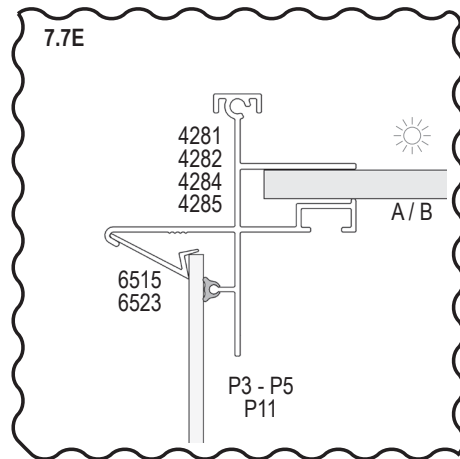

7 - PC_FPG

Incorrect!
Outside
Go to