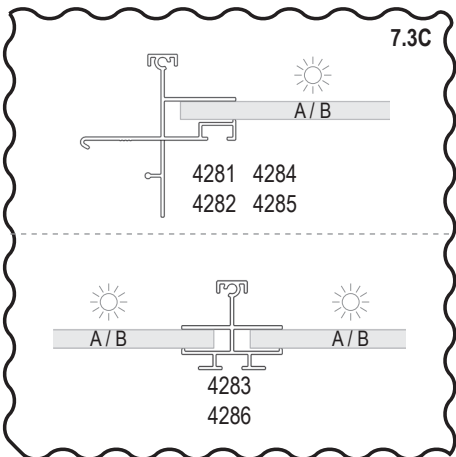

7 - PC_FPG

PC

7.3B

7.3C

7.3D

7.3E

7.3F

Important!

Look closely

Outside

Recycle