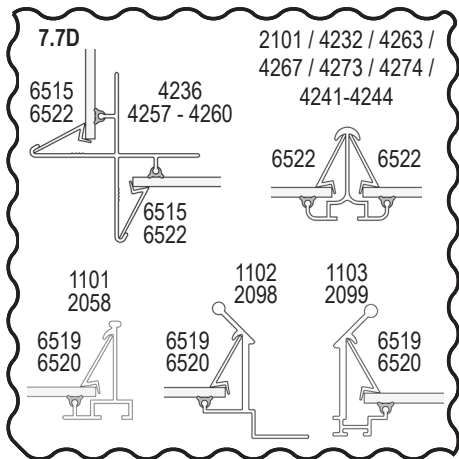

7 - PC_FPG

Incorrect!
Outside
Go to