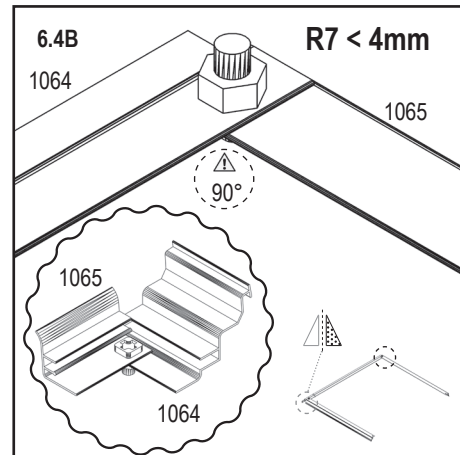

Exactly square Mirror of