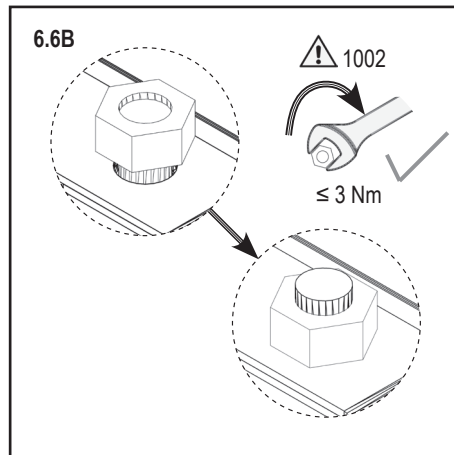

6_1 - FPG

⚠️ Important! ☀️ Outside 90° Exactly square ☐ Mirror of