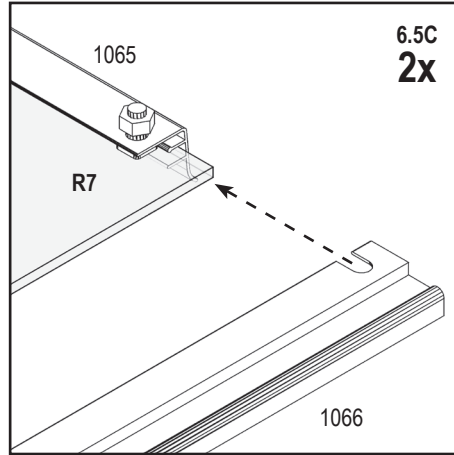

6_1 - FPG

⚠️ Important! ☀️ Outside 90° Exactly square ☐ Mirror of