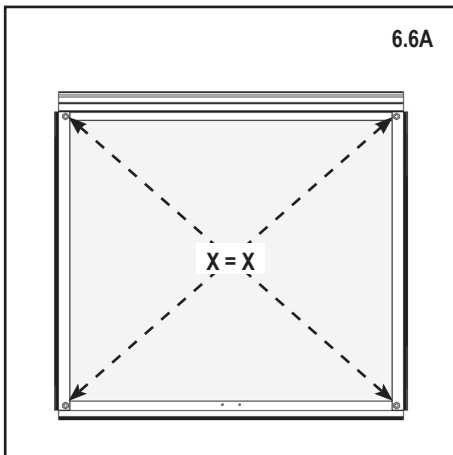

6_1 - FPG

⚠️ Important! ☀️ Outside 90° Exactly square ☐ Mirror of