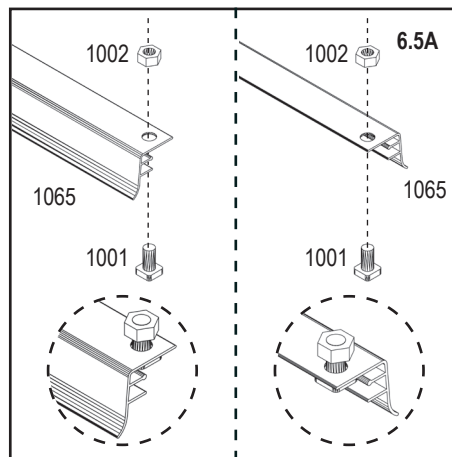

Exactly square Mirror of